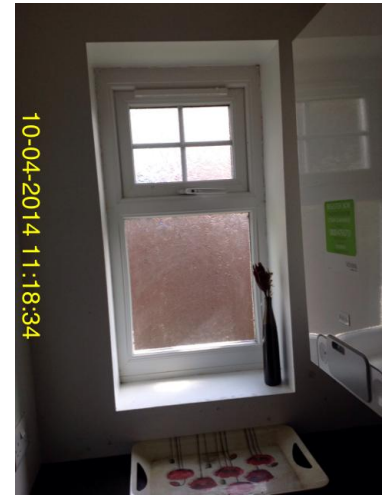

Utility Room - Windows and Cills